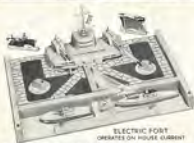

KEYSTONE U. S. COAST DEFENSE FORTS

ELECTRIC FORT
OPERATES ON HOUSE CURRENT

No. 527 — U. S. COAST DEFENSE FORT

Two Flying Planes operated with catapult. Two and eight lights work off regular house current A.C. Target and pistol ships and shells furnished for shooting exercises. Made of wood and fibre board. No assembling. Finished in grey, tan, green, blue and blue tints. Each boxed in shipping carton. Weight 175 lbs. per dozen. Size 28 x 17.

- *Planes That Fly!*
- *Swivel Guns That Shoot!*
- *Electric Flashing Signals!*
- *Electric Searchlight!*
- *Electric Pier Lights!*
- *Turret Guns That Turn!*
- *Two Boats That Float!*
- *Two Airplane Hangars!*
- *Soldier Housing in Rear!*
- *Played From Front or Back With or Without Soldiers!*